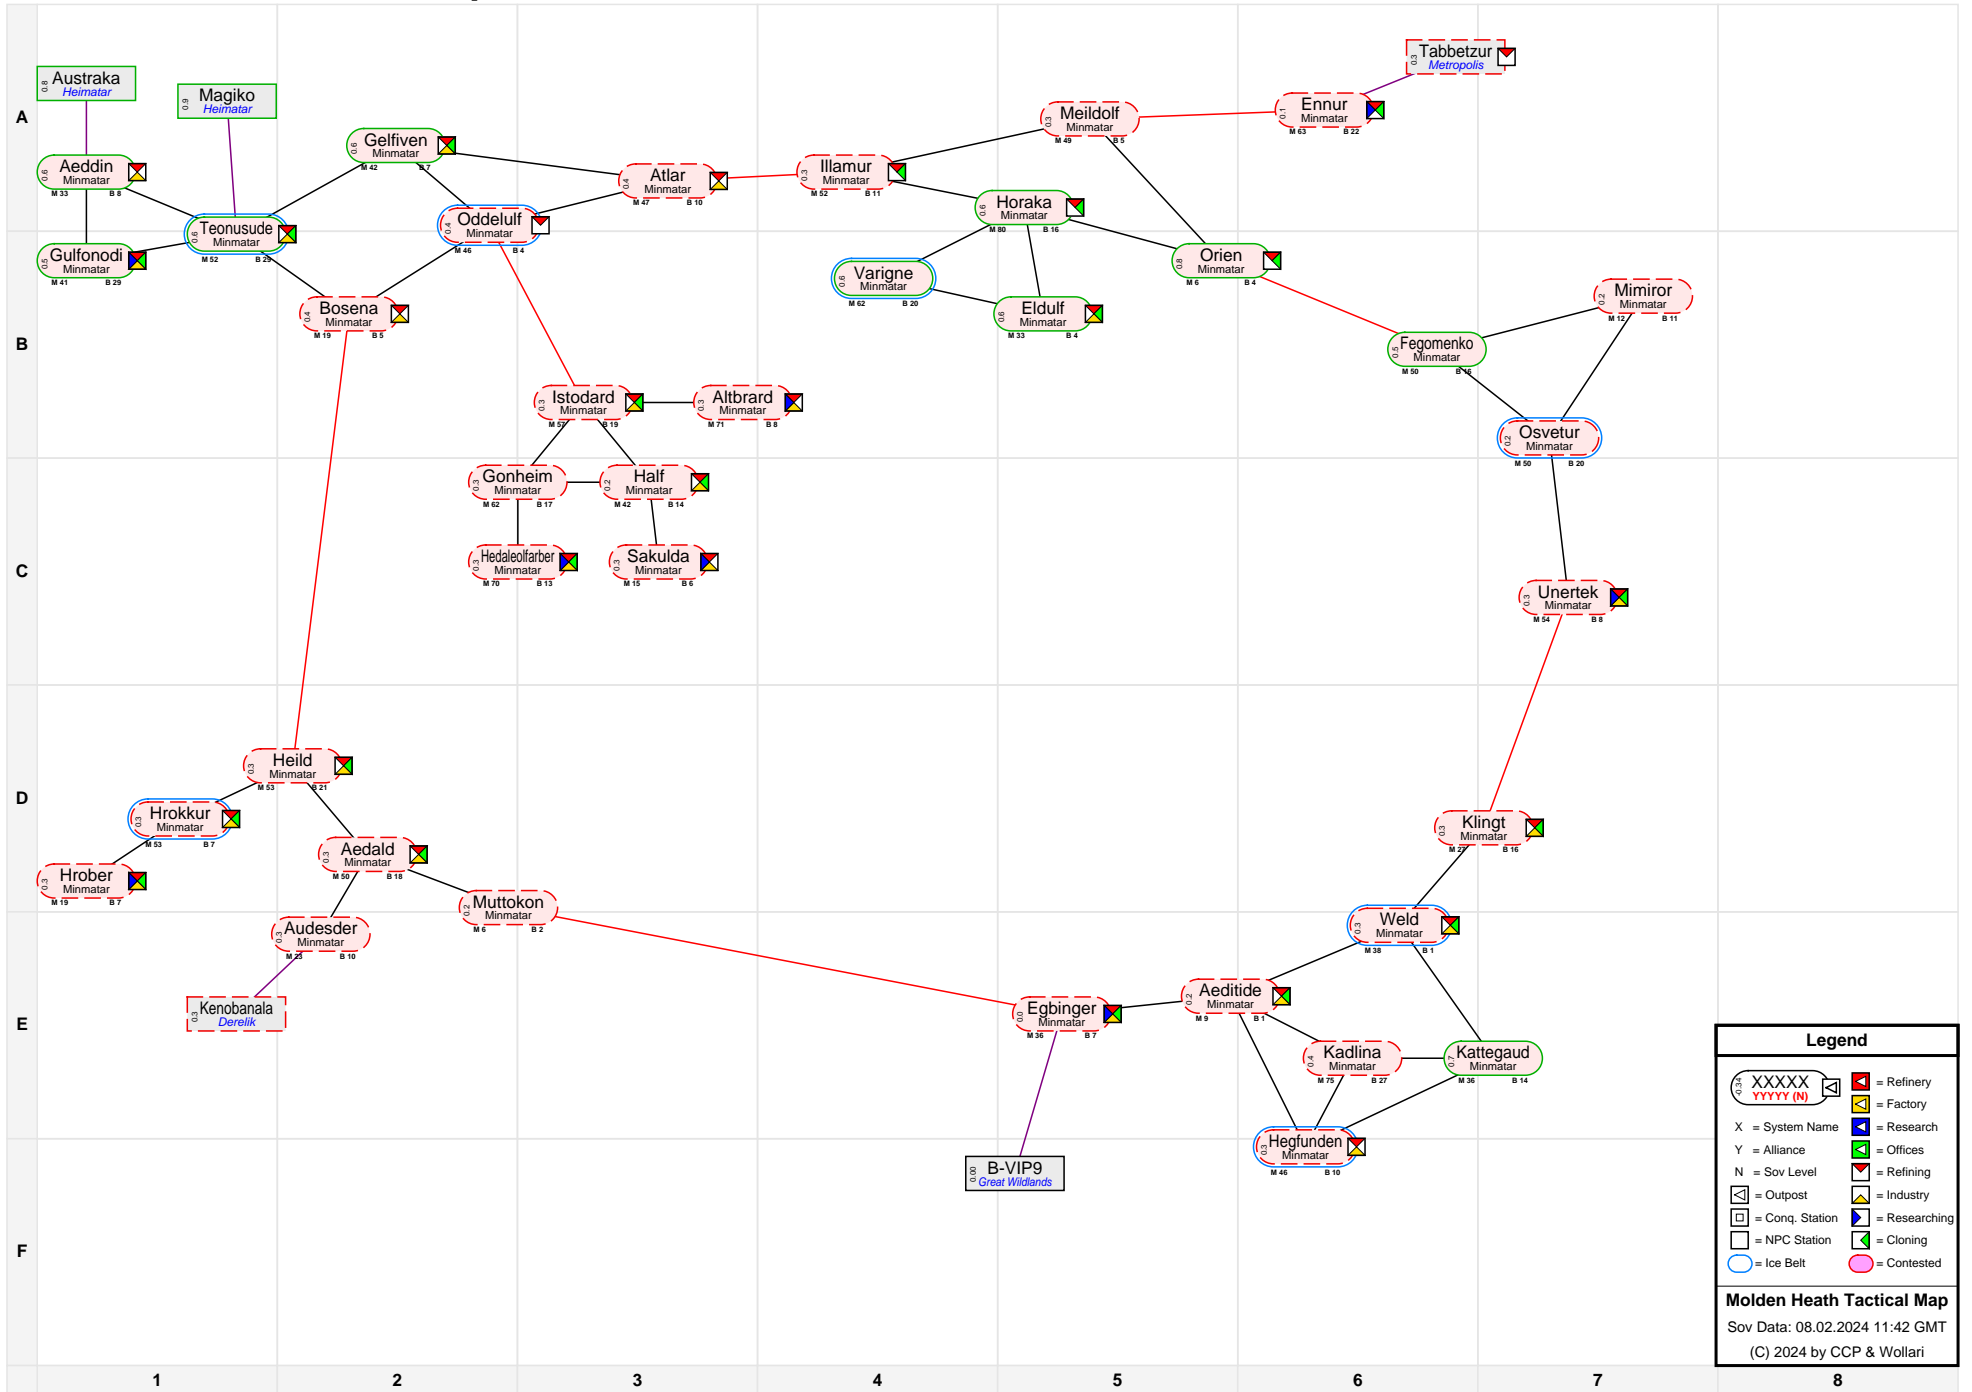

# Molden Heath Tactical Map

Legend	
X = System Name	
Y = Alliance	
N = Sov Level	

**Molden Heath Tactical Map**  
 Sov Data: 08.02.2024 11:42 GMT  
 (C) 2024 by CCP & Wollari