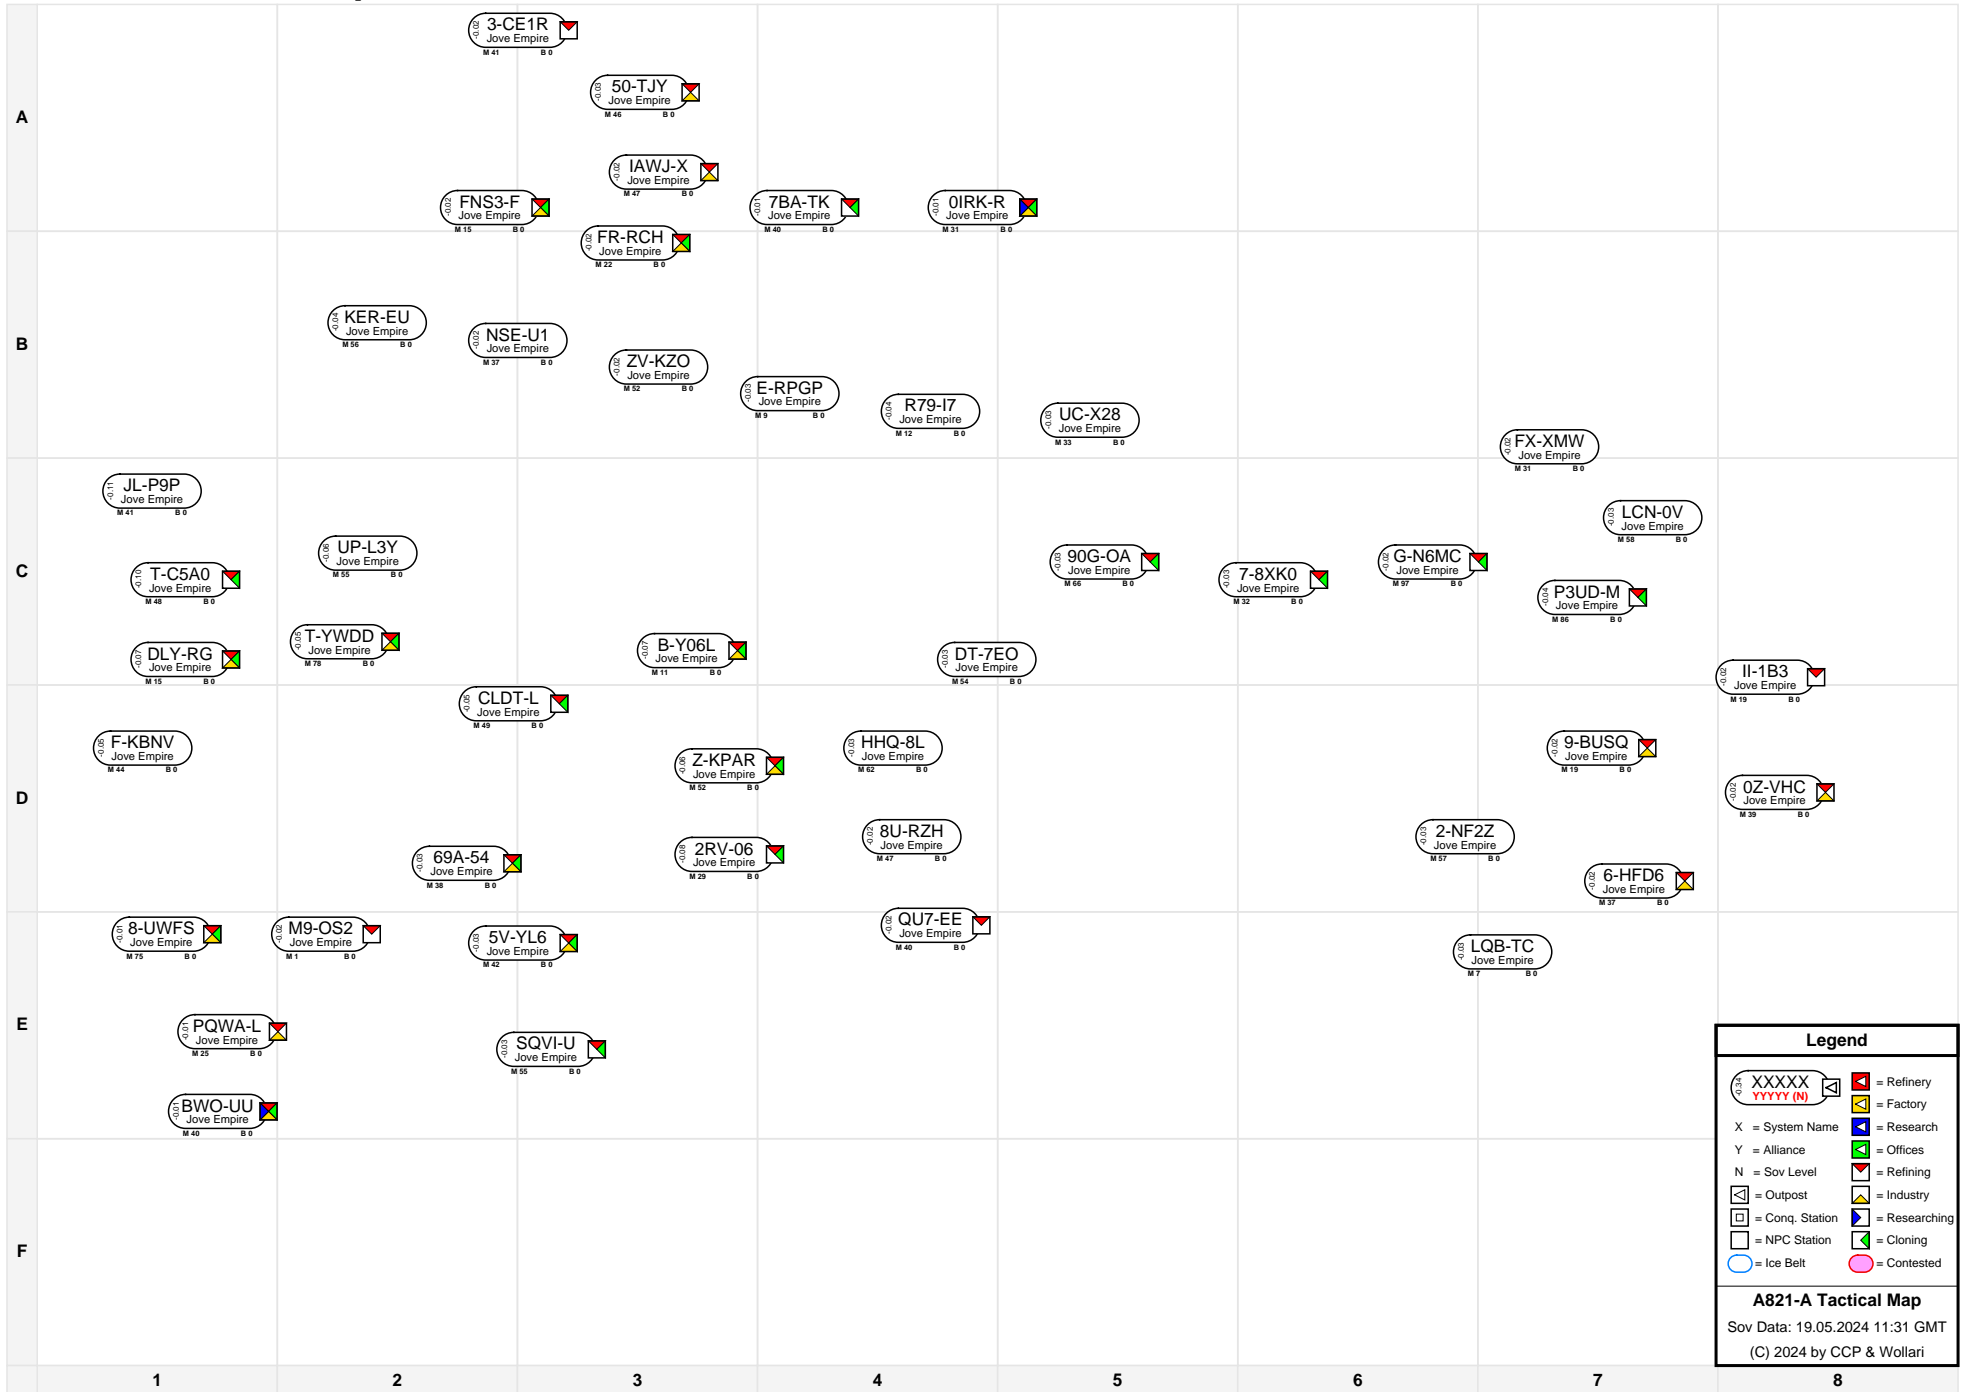

# A821-A Tactical Map

Legend	
X = System Name	
Y = Alliance	
N = Sov Level	

**A821-A Tactical Map**  
 Sov Data: 19.05.2024 11:31 GMT  
 (C) 2024 by CCP & Wollari